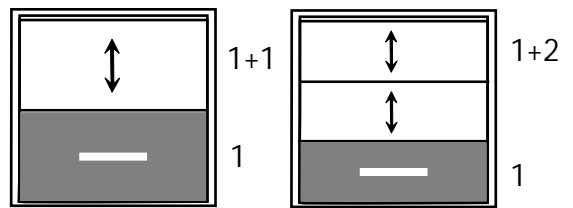

Features

Easy to install and to use.

Silent.

Adjustable glass height.

Designed to resist impacts and high winds.

Low maintenance. Glass easy to clean and to replace.

It works with key or by remote control.

When the system is completely opened, the bottom panel works as a balustrade.

CONFIGURATION OPTIONS

All glass panels are movable except the bottom one.

Panel's configuration options are 1+1, 1+2 and 1+3.

GLASS.

8 mm tempered.

4+4 mm laminated.

5/10/5 double glazing.

FINISHING.

Standard: grey ash.

All lacquered RAL colors available.

Anodized.

MAXIMUM SIZE.

In 1+1 configuration: 4000 mm wide and 2400 mm high.

In 1+2 and 1+3 configuration: 3600 mm high and 3600 mm wide.

RESTAURANTS

INTERIOR SPACES DIVIDERS