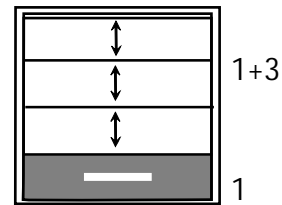

Features

Easy to install and to use.

Silent.

Adjustable glass height.

Designed to resist impacts and high winds.

Low maintenance. Glass easy to clean and to replace.

It works with key or by remote control.

When the system is completely opened, the bottom panel works as a balustrade.

CONFIGURATION OPTIONS

All glass panels are movable except the bottom one.

Panel's configuration options are 1+1, 1+2 and 1+3.

GLASS.

8 mm tempered.

4+4 mm laminated.

5/10/5 double glazing.

FINISHING.

Standard: grey ash.

All lacquered RAL colors available.

Anodized.

MAXIMUM SIZE.

In 1+1 configuration: 4000 mm wide and 2400 mm high.

In 1+2 and 1+3 configuration: 3600 mm high and 3600 mm wide.

RESTAURANTS

INTERIOR SPACES DIVIDERS